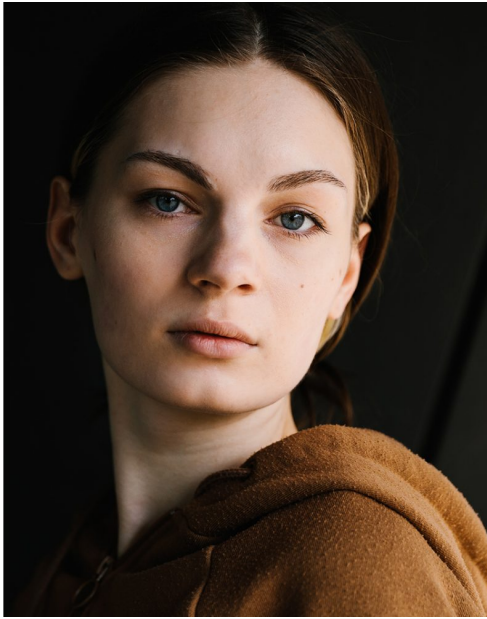

LILA REDLICH

Photos © Marcus Gaertner 5/21

LILA REDLICH

|               |   |
|---------------|---|
| Year of Birth | 2003  |
| Nationality   | German  |
| Residence     | Berlin  |
| Gender        | female  |
| Height        | 170 CM  |
| Hair          | brown   |
| Eyes          | grey  |
| Languages     | German, English                                 |
| Music         | Guitar  |
| Education     | Camera Acting Class<br>STARTER Berlin 2016-2020 |

SHOWREEL

ABOUTME-VIDEO

CASTUPLOAD

FILM/TV

VIOLET (NR), Dir.: Laura Engelhardt, filmbetrieb/KHM 2021

KLICK (NR), Dir.: Luis Schubert, dffb 2020 (short)

EPHIMERAL (HR, short); Dir.: Abdullah Al-Amin, SAE Berlin 2018